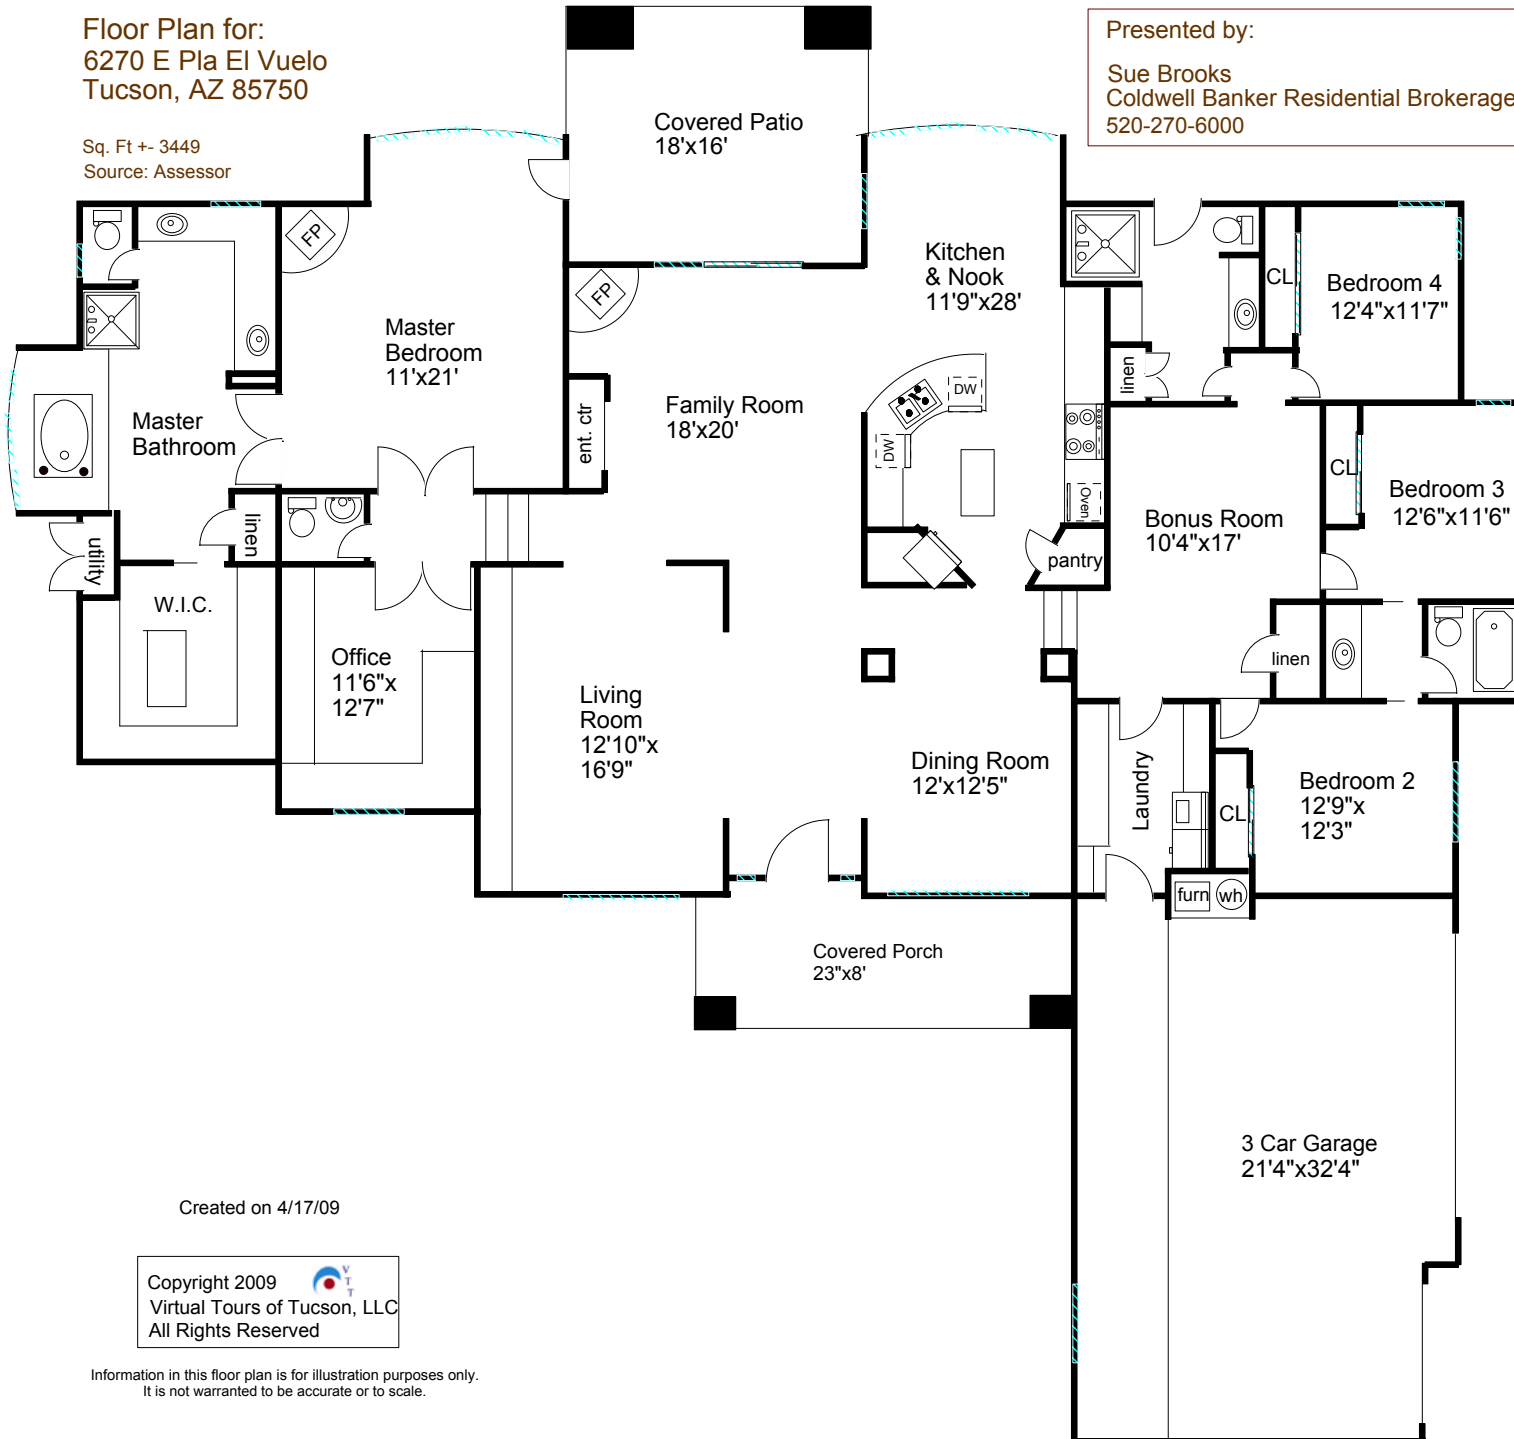

Floor Plan for:
6270 E Pla El Vuelo
Tucson, AZ 85750

Sq. Ft +/- 3449
Source: Assessor

Presented by:

Sue Brooks
Coldwell Banker Residential Brokerage
520-270-6000

Created on 4/17/09

Copyright 2009 
Virtual Tours of Tucson, LLC
All Rights Reserved

Information in this floor plan is for illustration purposes only.
It is not warranted to be accurate or to scale.